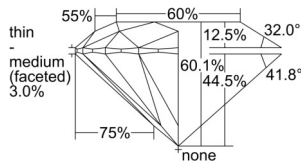

GIA®

FACSIMILE

GIA REPORT 1508510684

Verify this report at GIA.edu

GIA NATURAL DIAMOND DOSSIER®

September 26, 2024
GIA Report Number 1508510684
Shape and Cutting Style ..... Round Brilliant
Measurements ..... 3.81 - 3.83 x 2.29 mm

GRADING RESULTS

Carat Weight ..... 0.20 carat
Color Grade ..... D
Clarity Grade VS1
Cut Grade ..... Excellent

ADDITIONAL GRADING INFORMATION

Polish ..... Excellent
Symmetry ..... Excellent
Fluorescence ..... None
Clarity Characteristics ..... Cloud, Feather, Pinpoint
Inscription(s): GIA 1508510684

PROPORTIONS

Profile to actual proportions

GRADING SCALES

GIA COLOR SCALE	GIA CLARITY SCALE	GIA CUT SCALE	
D	FLAWLESS	EXCELLENT	
E	INTERNALLY FLAWLESS		
F		VVS₁	VERY GOOD
G	VVS₂		
H	VS₁	GOOD	
I	VS₂		
J	SI₁	FAIR	
K	SI₂		
L	I₁	POOR	
M			
N	I₂		
O			
P	I₃		
Q			
R			
S			
T			
U			
V			
W			
X			
Y			
Z