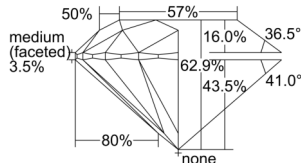

GIA®

FACSIMILE

GIA REPORT 1508511156

Verify this report at GIA.edu

GIA NATURAL DIAMOND DOSSIER®

September 27, 2024
GIA Report Number 1508511156
Shape and Cutting Style ..... Round Brilliant
Measurements ..... 5.77 - 5.80 x 3.64 mm

GRADING RESULTS

Carat Weight ..... 0.75 carat
Color Grade ..... G
Clarity Grade S11
Cut Grade ..... Excellent

ADDITIONAL GRADING INFORMATION

Polish ..... Excellent
Symmetry ..... Excellent
Fluorescence ..... Faint
Clarity Characteristics ..... Crystal
Inscription(s): GIA 1508511156

PROPORTIONS

Profile to actual proportions

GRADING SCALES

GIA COLOR SCALE

COLORLESS	D
	E
	F
	G
	H
	I
	J
NEAR COLORLESS	K
	L
FAIN	M
	N
	O
	P
VERY LIGHT	Q
	R
	S
	T
	U
	V
LIGHT	W
	X
	Y
	Z

GIA CLARITY SCALE

FLAWLESS	INTERNAL FLAWLESS	
		FLAWLESS
VERY VERY SLIGHTLY INCLUDED	VVS₁	
	VVS₂	
VERY SLIGHTLY INCLUDED	VS₁	
	VS₂	
SLIGHTLY INCLUDED	SI₁	
	SI₂	
INCLUDED	I₁	
	I₂	
	I₃	

GIA CUT SCALE

EXCELLENT
VERY GOOD
GOOD
FAIR
POOR