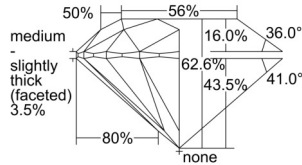

GIA®

FACSIMILE

GIA REPORT 1508523341

Verify this report at GIA.edu

GIA NATURAL DIAMOND DOSSIER®

September 27, 2024
GIA Report Number 1508523341
Shape and Cutting Style ..... Round Brilliant
Measurements ..... 5.63 - 5.67 x 3.54 mm

GRADING RESULTS

Carat Weight ..... 0.69 carat
Color Grade ..... E
Clarity Grade ..... Internally Flawless
Cut Grade ..... Excellent

ADDITIONAL GRADING INFORMATION

Polish ..... Excellent
Symmetry ..... Excellent
Fluorescence ..... None
Clarity Characteristics ..... Minor Details of Polish
Inscription(s): GIA 1508523341

PROPORTIONS

Profile to actual proportions

GRADING SCALES

GIA COLOR SCALE	GIA CLARITY SCALE	GIA CUT SCALE
D	FLAWLESS	EXCELLENT
E	INTERNALLY FLAWLESS	
F	VVS₁	VERY GOOD
G		
H	VVS₂	GOOD
I	VS₁	
J	VS₂	FAIR
K	SI₁	
L	SI₂	POOR
M	I₁	
N	I₂	
O	I₃	
P		
Q		
R		
S		
T		
U		
V		
W		
X		
Y		
Z