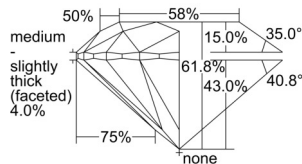

GIA®

FACSIMILE

GIA REPORT 1508526947

Verify this report at GIA.edu

GIA NATURAL DIAMOND DOSSIER®

October 01, 2024
GIA Report Number 1508526947
Shape and Cutting Style ..... Round Brilliant
Measurements ..... 4.05 - 4.06 x 2.51 mm

GRADING RESULTS

Carat Weight ..... 0.25 carat
Color Grade ..... G
Clarity Grade VS1
Cut Grade ..... Excellent

ADDITIONAL GRADING INFORMATION

Polish ..... Excellent
Symmetry ..... Excellent
Fluorescence ..... Medium Blue
Clarity Characteristics..... Crystal, Pinpoint
Inscription(s): GIA 1508526947

PROPORTIONS

Profile to actual proportions

GRADING SCALES

GIA COLOR SCALE	GIA CLARITY SCALE	GIA CUT SCALE	
D	FLAWLESS	EXCELLENT	
E	INTERNALLY FLAWLESS		
F		VVS₁	VERY GOOD
G	VVS₂		
H	VS₁	GOOD	
I	VS₂		
J	SI₁	FAIR	
K	SI₂		
L	I₁	POOR	
M			
N			
O	I₂		
P			
Q			
R	I₃		
S			
T			
U			
V			
W			
X			
Y			
Z