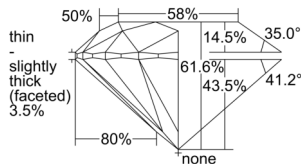

GIA®

FACSIMILE

GIA REPORT 1508532401

Verify this report at GIA.edu

GIA NATURAL DIAMOND DOSSIER®

October 01, 2024
GIA Report Number 1508532401
Shape and Cutting Style ..... Round Brilliant
Measurements ..... 3.86 - 3.88 x 2.38 mm

GRADING RESULTS

Carat Weight ..... 0.22 carat
Color Grade I
Clarity Grade VS1
Cut Grade ..... Excellent

ADDITIONAL GRADING INFORMATION

Polish ..... Excellent
Symmetry ..... Excellent
Fluorescence ..... Medium Blue
Clarity Characteristics..... Crystal, Needle, Pinpoint
Inscription(s): GIA 1508532401

PROPORTIONS

Profile to actual proportions