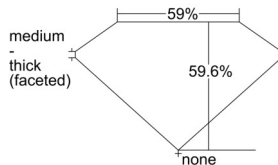

GIA®

FACSIMILE

GIA REPORT 1508535093

Verify this report at GIA.edu

GIA NATURAL DIAMOND DOSSIER®

September 30, 2024
GIA Report Number 1508535093
Shape and Cutting Style ..... Heart Brilliant
Measurements ..... 5.71 x 6.71 x 4.00 mm

GRADING RESULTS

Carat Weight ..... 0.90 carat
Color Grade ..... F
Clarity Grade VVS2

ADDITIONAL GRADING INFORMATION

Polish ..... Excellent
Symmetry ..... Excellent
Fluorescence ..... None
Clarity Characteristics ..... Pinpoint
Inscription(s): GIA 1508535093

PROPORTIONS

Profile not to actual proportions

GRADING SCALES

GIA COLOR SCALE		GIA CLARITY SCALE	
COLORLESS	D	VERY VERY SLIGHTLY INCLUDED	FLAWLESS
	E		INTERNALLY FLAWLESS
	F		VVS₁
	G		VVS₂
	H		VS₁
	I		VS₂
	J		SI₁
	K		SI₂
	L		I₁
	M		I₂
NEAR COLORLESS	N	SLIGHTLY INCLUDED	I₃
	O		
	P		
	Q		
FAINT	R		
	S		
	T		
	U		
VERT LIGHT	V		
	W		
	X		
	Y		
LIGHT	Z