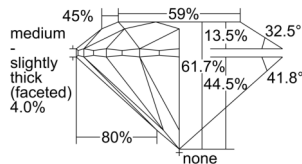

GIA®

FACSIMILE

GIA REPORT 1508537216

Verify this report at GIA.edu

GIA NATURAL DIAMOND DOSSIER®

October 03, 2024
GIA Report Number 1508537216
Shape and Cutting Style ..... Round Brilliant
Measurements ..... 5.41 - 5.44 x 3.35 mm

GRADING RESULTS

Carat Weight ..... 0.60 carat
Color Grade ..... G
Clarity Grade VS1
Cut Grade ..... Excellent

ADDITIONAL GRADING INFORMATION

Polish ..... Excellent
Symmetry ..... Excellent
Fluorescence ..... None
Clarity Characteristics ..... Crystal, Pinpoint
Inscription(s): GIA 1508537216

PROPORTIONS

Profile to actual proportions

GRADING SCALES

GIA COLOR SCALE	GIA CLARITY SCALE	GIA CUT SCALE
D	FLAWLESS	EXCELLENT
E	FLAWLESS	
F	INTERNALLY FLAWLESS	VERY GOOD
G	FLAWLESS	
H	VVS₁	GOOD
I	VVS₂	
J	VS₁	FAIR
K	VS₂	
L	SI₁	POOR
M	SI₂	
N	I₁	
O	I₂	
P	I₃	
Q		
R		
S		
T		
U		
V		
W		
X		
Y		
Z