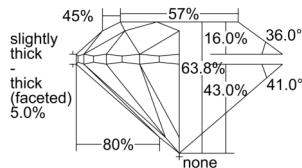

GIA®

FACSIMILE

GIA REPORT 1508540091

Verify this report at GIA.edu

GIA NATURAL DIAMOND DOSSIER®

October 11, 2024
GIA Report Number 1508540091
Shape and Cutting Style ..... Round Brilliant
Measurements ..... 5.58 - 5.60 x 3.57 mm

GRADING RESULTS

Carat Weight ..... 0.70 carat
Color Grade ..... G
Clarity Grade VS2
Cut Grade ..... Very Good

ADDITIONAL GRADING INFORMATION

Polish ..... Excellent
Symmetry ..... Excellent
Fluorescence ..... Medium Blue
Clarity Characteristics ..... Crystal
Inscription(s): GIA 1508540091

PROPORTIONS

Profile to actual proportions

GRADING SCALES

GIA COLOR SCALE	GIA CLARITY SCALE	GIA CUT SCALE	
D	FLAWLESS	EXCELLENT	
E	INTERNALLY FLAWLESS		
F		VVS₁	VERY GOOD
G	VVS₂		
H	VS₁	GOOD	
I	VS₂		
J	SI₁	FAIR	
K	SI₂		
L	I₁	POOR	
M	I₂		
N	I₃		
O			
P			
Q			
R			
S			
T			
U			
V			
W			
X			
Y			
Z