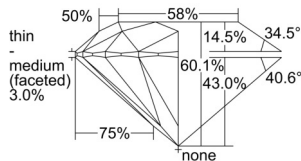

GIA®

FACSIMILE

GIA REPORT 1508544512

Verify this report at GIA.edu

GIA NATURAL DIAMOND DOSSIER®

October 01, 2024
GIA Report Number 1508544512
Shape and Cutting Style ..... Round Brilliant
Measurements ..... 4.06 - 4.09 x 2.45 mm

GRADING RESULTS

Carat Weight ..... 0.24 carat
Color Grade ..... D
Clarity Grade VS1
Cut Grade ..... Excellent

ADDITIONAL GRADING INFORMATION

Polish ..... Excellent
Symmetry ..... Excellent
Fluorescence ..... None
Clarity Characteristics..... Crystal, Cloud, Pinpoint
Inscription(s): GIA 1508544512

PROPORTIONS

Profile to actual proportions