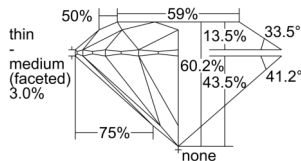

GIA®

FACSIMILE

GIA REPORT 1508544593

Verify this report at GIA.edu

GIA NATURAL DIAMOND DOSSIER®

October 01, 2024
GIA Report Number 1508544593
Shape and Cutting Style ..... Round Brilliant
Measurements ..... 4.14 - 4.15 x 2.50 mm

GRADING RESULTS

Carat Weight ..... 0.26 carat
Color Grade ..... D
Clarity Grade S11
Cut Grade ..... Excellent

ADDITIONAL GRADING INFORMATION

Polish ..... Excellent
Symmetry ..... Excellent
Fluorescence ..... None
Clarity Characteristics ..... Crystal
Inscription(s): GIA 1508544593

PROPORTIONS

Profile to actual proportions