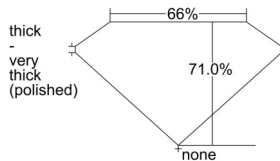

GIA®

FACSIMILE

GIA REPORT 1508546584

Verify this report at gia.edu

GIA NATURAL DIAMOND DOSSIER®

October 01, 2024
GIA Report Number 1508546584
Shape and Cutting Style ..... **Cut-Cornered Rectangular Modified Brilliant**
Measurements ..... 4.79 x 3.60 x 2.56 mm

GRADING RESULTS

Carat Weight ..... 0.41 carat
Color Grade I
Clarity Grade S11

ADDITIONAL GRADING INFORMATION

Polish ..... Excellent
Symmetry ..... Very Good
Fluorescence ..... Faint
Clarity Characteristics ..... Crystal
Inscription(s): GIA 1508546584

PROPORTIONS

Profile not to actual proportions

GRADING SCALES

GIA COLOR SCALE		GIA CLARITY SCALE			
COLORLESS	D	VERY VERY SLIGHTLY INCLUDED	FLAWLESS		
	E		INTERNALLY FLAWLESS		
	F	VERY SLIGHTLY INCLUDED	VVS₁		
	G		VVS₂		
	H		VS₁		
	NEAR COLORLESS	I	VERY SLIGHTLY INCLUDED	VS₂	
		J		S1₁	
		FAINT	K	SLIGHTLY INCLUDED	S1₂
			L		I₁
			M		I₂
VERT LIGHT	N	INCLUDED	I₃		
	O				
	P				
	Q				
	R				
	S				
	T				
LIGHT	U				
	V				
	W				
	X				
Y					
Z