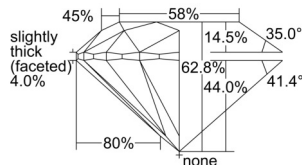

GIA®

FACSIMILE

GIA REPORT 1508554190

Verify this report at GIA.edu

GIA NATURAL DIAMOND DOSSIER®

October 04, 2024
GIA Report Number 1508554190
Shape and Cutting Style ..... Round Brilliant
Measurements ..... 5.82 - 5.87 x 3.67 mm

GRADING RESULTS

Carat Weight ..... 0.78 carat
Color Grade ..... H
Clarity Grade VS1
Cut Grade ..... Excellent

ADDITIONAL GRADING INFORMATION

Polish ..... Excellent
Symmetry ..... Excellent
Fluorescence ..... Strong Blue
Clarity Characteristics..... Crystal, Cloud, Pinpoint
Inscription(s): GIA 1508554190

PROPORTIONS

Profile to actual proportions

GRADING SCALES

GIA COLOR SCALE

COLORLESS	D
	E
	F
	G
	H
	I
	J
NEAR COLORLESS	K
	L
Faint	M
	N
	O
	P
Very Light	Q
	R
	S
	T
	U
	V
	W
	X
	Y
Light	Z

GIA CLARITY SCALE

FLAWLESS	INTERNAL FLAWLESS	
		FLAWLESS
VERY VERY SLIGHTLY INCLUDED	VVS₁	
	VVS₂	
VERY SLIGHTLY INCLUDED	VS₁	
	VS₂	
SLIGHTLY INCLUDED	SI₁	
	SI₂	
INCLUDED	I₁	
	I₂	
	I₃	

GIA CUT SCALE

EXCELLENT
VERY GOOD
GOOD
FAIR
POOR