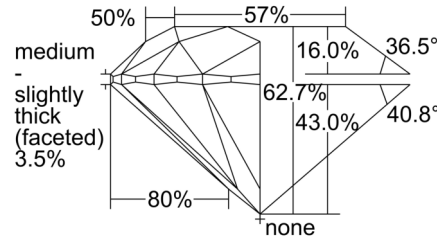

GIA REPORT
1508555111

Verify this report at GIA.edu

FACSIMILE

This is a digital representation of the original GIA Report. This representation might not be accepted in lieu of the original GIA Report in certain circumstances. The original GIA Report includes certain security features which are not reproducible on this facsimile.

GIA NATURAL DIAMOND GRADING REPORT

October 04, 2024
GIA Report Number 1508555111
Shape and Cutting Style ..... Round Brilliant
Measurements ..... 6.75 - 6.80 x 4.25 mm

GRADING RESULTS

Carat Weight ..... 1.20 carat
Color Grade ..... G
Clarity Grade VS1
Cut Grade ..... Excellent

ADDITIONAL GRADING INFORMATION

Polish ..... Excellent
Symmetry ..... Excellent
Fluorescence ..... Medium Blue
Inscription(s): GIA 1508555111
Comments: Additional pinpoints are not shown.

PROPORTIONS

Profile to actual proportions