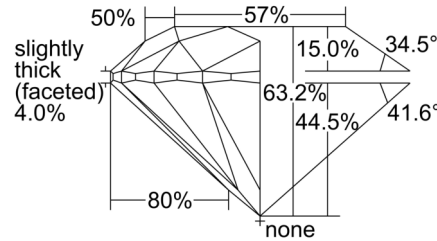

GIA REPORT
1508555813

Verify this report at GIA.edu

FACSIMILE

This is a digital representation of the original GIA Report. This representation might not be accepted in lieu of the original GIA Report in certain circumstances. The original GIA Report includes certain security features which are not reproducible on this facsimile.

GIA NATURAL DIAMOND GRADING REPORT

October 03, 2024
GIA Report Number 1508555813
Shape and Cutting Style ..... Round Brilliant
Measurements ..... 7.97 - 8.02 x 5.05 mm

GRADING RESULTS

Carat Weight ..... 2.00 carat
Color Grade ..... E
Clarity Grade VS1
Cut Grade ..... Excellent

ADDITIONAL GRADING INFORMATION

Polish ..... Excellent
Symmetry ..... Excellent
Fluorescence ..... None
Inscription(s): GIA 1508555813
Comments: Pinpoints are not shown.

PROPORTIONS

Profile to actual proportions