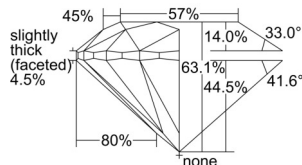

GIA®

FACSIMILE

GIA REPORT 1508561361

Verify this report at GIA.edu

GIA NATURAL DIAMOND DOSSIER®

October 03, 2024
GIA Report Number 1508561361
Shape and Cutting Style ..... Round Brilliant
Measurements ..... 5.02 - 5.06 x 3.18 mm

GRADING RESULTS

Carat Weight ..... 0.50 carat
Color Grade ..... F
Clarity Grade S11
Cut Grade ..... Excellent

ADDITIONAL GRADING INFORMATION

Polish ..... Excellent
Symmetry ..... Excellent
Fluorescence ..... None
Clarity Characteristics ..... Crystal, Cloud
Inscription(s): GIA 1508561361

PROPORTIONS

Profile to actual proportions

GRADING SCALES

GIA COLOR SCALE

COLORESS	D
	E
	F
	G
	H
	I
	J
NEAR COLORESS	K
	L
FANIT	M
	N
	O
	P
	R
	S
	T
	U
	V
	W
	X
	Y
LIGHT	Z

GIA CLARITY SCALE

	FLAWLESS
	INTERNALLY FLAWLESS
VERY VERY SLIGHTLY INCLUDED	VVS₁
	VVS₂
VERY SLIGHTLY INCLUDED	VS₁
	VS₂
SLIGHTLY INCLUDED	S1₁
	S1₂
	I₁
	I₂
INCLUDED	I₃

GIA CUT SCALE

	EXCELLENT
	VERY GOOD
	GOOD
	FAIR
	POOR