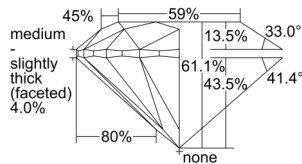

GIA®

FACSIMILE

GIA REPORT 1508563516

Verify this report at GIA.edu

GIA NATURAL DIAMOND DOSSIER®

October 07, 2024
GIA Report Number 1508563516
Shape and Cutting Style ..... Round Brilliant
Measurements ..... 4.47 - 4.48 x 2.73 mm

GRADING RESULTS

Carat Weight ..... 0.33 carat
Color Grade I
Clarity Grade VVS1
Cut Grade ..... Excellent

ADDITIONAL GRADING INFORMATION

Polish ..... Excellent
Symmetry ..... Excellent
Fluorescence ..... None
Clarity Characteristics ..... Pinpoint
Inscription(s): GIA 1508563516

PROPORTIONS

Profile to actual proportions

GRADING SCALES

GIA COLOR SCALE	GIA CLARITY SCALE	GIA CUT SCALE	
D	FLAWLESS	EXCELLENT	
E	INTERNALLY FLAWLESS		
F		VVS₁	VERY GOOD
G	VVS₂		
H	VS₁	GOOD	
I	VS₂		
J	SI₁	FAIR	
K	SI₂		
L	I₁	POOR	
M	I₂		
N	I₃		
O			
P			
Q			
R			
S			
T			
U			
V			
W			
X			
Y			
Z