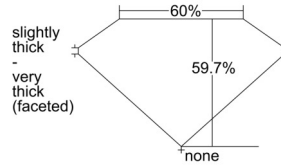

GIA®

FACSIMILE

GIA REPORT 1508567542

Verify this report at GIA.edu

GIA NATURAL DIAMOND DOSSIER®

October 04, 2024
GIA Report Number 1508567542
Shape and Cutting Style ..... Heart Brilliant
Measurements ..... 5.40 x 6.28 x 3.75 mm

GRADING RESULTS

Carat Weight ..... 0.77 carat
Color Grade ..... E
Clarity Grade VS1

ADDITIONAL GRADING INFORMATION

Polish ..... Excellent
Symmetry ..... Excellent
Fluorescence ..... None
Clarity Characteristics ..... Crystal, Cloud, Feather
Inscription(s): GIA 1508567542

PROPORTIONS

Profile not to actual proportions

GRADING SCALES

GIA COLOR SCALE		GIA CLARITY SCALE		
COLORLESS	D	VERY SLIGHTLY INCLUDED	FLAWLESS	
	E		INTERNALLY FLAWLESS	
	F		VS₁	
	G		VS₂	
	NEAR COLORLESS	H	SLIGHTLY INCLUDED	VS₁
		I		VS₂
		J		SI₁
		K		SI₂
	FAINT	L	INCLUDED	I₁
		M		I₂
N		I₃		
O				
VERT LIGHT	P			
	Q			
	R			
	S			
	T			
	U			
	V			
	W			
LIGHT	X			
	Y			
	Z