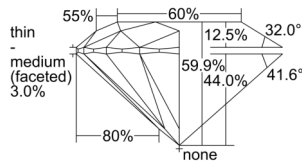

GIA®

FACSIMILE

GIA REPORT 1508569524

Verify this report at GIA.edu

GIA NATURAL DIAMOND DOSSIER®

October 04, 2024
GIA Report Number 1508569524
Shape and Cutting Style ..... Round Brilliant
Measurements ..... 4.83 - 4.85 x 2.90 mm

GRADING RESULTS

Carat Weight ..... 0.40 carat
Color Grade ..... H
Clarity Grade VS1
Cut Grade ..... Excellent

ADDITIONAL GRADING INFORMATION

Polish ..... Excellent
Symmetry ..... Very Good
Fluorescence ..... None
Clarity Characteristics ..... Crystal, Pinpoint
Inscription(s): GIA 1508569524

PROPORTIONS

Profile to actual proportions

GRADING SCALES

GIA COLOR SCALE	GIA CLARITY SCALE	GIA CUT SCALE	
D	FLAWLESS	EXCELLENT	
E	INTERNALLY FLAWLESS		
F		VVS₁	VERY GOOD
G	VVS₂		
H	VS₁	GOOD	
I	VS₂		
J	SI₁	FAIR	
K	SI₂		
L	I₁	POOR	
M			
N	I₂		
O	I₃		
P			
Q			
R			
S			
T			
U			
V			
W			
X			
Y			
Z