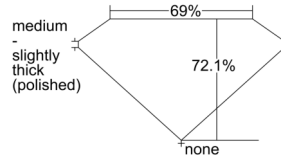

GIA®

FACSIMILE

GIA REPORT 1508570766

Verify this report at GIA.edu

GIA NATURAL DIAMOND DOSSIER®

October 04, 2024
GIA Report Number 1508570766
Shape and Cutting Style ..... Square Modified Brilliant
Measurements ..... 4.85 x 4.84 x 3.49 mm

GRADING RESULTS

Carat Weight ..... 0.70 carat
Color Grade ..... G
Clarity Grade VS2

ADDITIONAL GRADING INFORMATION

Polish ..... Excellent
Symmetry ..... Excellent
Fluorescence ..... None
Clarity Characteristics ..... Feather
Inscription(s): GIA 1508570766

PROPORTIONS

Profile not to actual proportions

GRADING SCALES

GIA COLOR SCALE		GIA CLARITY SCALE			
COLORLESS	D	VERY VERY SLIGHTLY INCLUDED	FLAWLESS		
	E		INTERNALLY FLAWLESS		
	F		VVS₁		
	G		VVS₂		
	NEAR COLORLESS	H	VERY SLIGHTLY INCLUDED	VS₁	
		I		VS₂	
		FAINT	J	SLIGHTLY INCLUDED	SI₁
			K		SI₂
	L		I₁		
	VERT LIGHT		M	INCLUDED	I₂
N			I₃		
O					
LIGHT		P			
		Q			
		R			
	S				
	T				
	Z