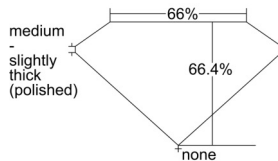

GIA®

FACSIMILE

GIA REPORT 1508571398

Verify this report at GIA.edu

GIA NATURAL DIAMOND DOSSIER®

October 04, 2024
GIA Report Number 1508571398
Shape and Cutting Style ..... Emerald Cut
Measurements ..... 4.59 x 3.24 x 2.15 mm

GRADING RESULTS

Carat Weight ..... 0.30 carat
Color Grade ..... G
Clarity Grade VVS1

ADDITIONAL GRADING INFORMATION

Polish ..... Very Good
Symmetry ..... Very Good
Fluorescence ..... None
Clarity Characteristics ..... Pinpoint
Inscription(s): GIA 1508571398

PROPORTIONS

Profile not to actual proportions

GRADING SCALES

GIA COLOR SCALE		GIA CLARITY SCALE			
COLORLESS	D	VERY VERY SLIGHTLY INCLUDED	FLAWLESS		
	E		INTERNALLY FLAWLESS		
	F	VERY SLIGHTLY INCLUDED	VVS₁		
	G		VVS₂		
	H		VS₁		
	NEAR COLORLESS	I	SLIGHTLY INCLUDED	VS₂	
		J		SI₁	
		FAINT	K	INCLUDED	SI₂
			L		I₁
			M		I₂
VERT LIGHT	N	LIGHT	I₃		
	O				
	P				
	Q				
	R