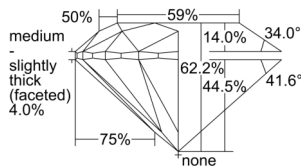

GIA®

FACSIMILE

GIA REPORT 1508572259

Verify this report at GIA.edu

GIA NATURAL DIAMOND DOSSIER®

October 07, 2024
GIA Report Number 1508572259
Shape and Cutting Style ..... Round Brilliant
Measurements ..... 5.06 - 5.09 x 3.16 mm

GRADING RESULTS

Carat Weight ..... 0.50 carat
Color Grade ..... D
Clarity Grade SI2
Cut Grade ..... Excellent

ADDITIONAL GRADING INFORMATION

Polish ..... Excellent
Symmetry ..... Excellent
Fluorescence ..... None
Clarity Characteristics ..... Cloud
Inscription(s): GIA 1508572259

PROPORTIONS

Profile to actual proportions

GRADING SCALES

GIA COLOR SCALE	GIA CLARITY SCALE	GIA CUT SCALE	
D	FLAWLESS	EXCELLENT	
E	INTERNALLY FLAWLESS		
F		VVS₁	VERY GOOD
G	VVS₂		
H	VS₁	GOOD	
I	VS₂		
J	SI₁	FAIR	
K	SI₂		
L	I₁	POOR	
M	I₂		
N	I₃		
O			
P			
Q			
R			
S			
T			
U			
V			
W			
X			
Y			
Z