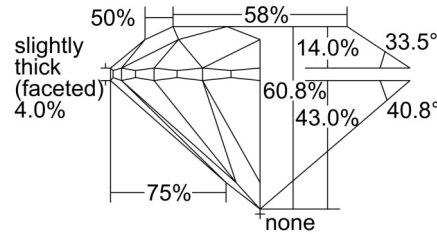

GIA REPORT
1508579068

Verify this report at GIA.edu

FACSIMILE

This is a digital representation of the original GIA Report. This representation might not be accepted in lieu of the original GIA Report in certain circumstances. The original GIA Report includes certain security features which are not reproducible on this facsimile.

GIA NATURAL DIAMOND GRADING REPORT

October 09, 2024
GIA Report Number 1508579068
Shape and Cutting Style ..... Round Brilliant
Measurements ..... 6.62 - 6.64 x 4.03 mm

GRADING RESULTS

Carat Weight ..... 1.09 carat
Color Grade I
Clarity Grade VVS1
Cut Grade ..... Excellent

ADDITIONAL GRADING INFORMATION

Polish ..... Excellent
Symmetry ..... Excellent
Fluorescence ..... None
Inscription(s): GIA 1508579068

PROPORTIONS

Profile to actual proportions