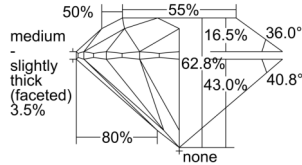

GIA®

FACSIMILE

GIA REPORT 1508581151

Verify this report at GIA.edu

GIA NATURAL DIAMOND DOSSIER®

October 07, 2024
GIA Report Number 1508581151
Shape and Cutting Style ..... Round Brilliant
Measurements ..... 4.30 - 4.33 x 2.71 mm

GRADING RESULTS

Carat Weight ..... 0.31 carat
Color Grade L
Clarity Grade VVS2
Cut Grade ..... Excellent

ADDITIONAL GRADING INFORMATION

Polish ..... Excellent
Symmetry ..... Excellent
Fluorescence ..... Faint
Clarity Characteristics..... Indented Natural, Pinpoint
Inscription(s): GIA 1508581151

PROPORTIONS

Profile to actual proportions