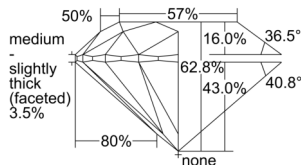

GIA®

FACSIMILE

GIA REPORT 1508582260

Verify this report at GIA.edu

GIA NATURAL DIAMOND DOSSIER®

October 07, 2024
GIA Report Number 1508582260
Shape and Cutting Style ..... Round Brilliant
Measurements ..... 5.67 - 5.70 x 3.57 mm

GRADING RESULTS

Carat Weight ..... 0.71 carat
Color Grade ..... G
Clarity Grade S11
Cut Grade ..... Excellent

ADDITIONAL GRADING INFORMATION

Polish ..... Excellent
Symmetry ..... Excellent
Fluorescence ..... None
Clarity Characteristics ..... Cloud, Crystal
Inscription(s): GIA 1508582260

PROPORTIONS

Profile to actual proportions

GRADING SCALES

GIA COLOR SCALE	GIA CLARITY SCALE	GIA CUT SCALE	
D	FLAWLESS	EXCELLENT	
E	INTERNALLY FLAWLESS		
F		VVS₁	VERY GOOD
G	VVS₂		
H	VS₁	GOOD	
I	VS₂		
J	S1₁	FAIR	
K	S1₂		
L	I₁	POOR	
M	I₂		
N	I₃		
O			
P			
Q			
R			
S			
T			
U			
V			
W			
X			
Y			
Z