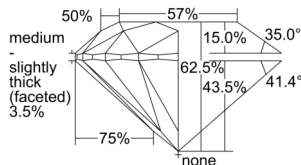

GIA®

FACSIMILE

GIA REPORT 1508584970

Verify this report at GIA.edu

GIA NATURAL DIAMOND DOSSIER®

October 08, 2024
GIA Report Number 1508584970
Shape and Cutting Style ..... Round Brilliant
Measurements ..... 4.47 - 4.49 x 2.80 mm

GRADING RESULTS

Carat Weight ..... 0.34 carat
Color Grade ..... H
Clarity Grade S11
Cut Grade ..... Excellent

ADDITIONAL GRADING INFORMATION

Polish ..... Excellent
Symmetry ..... Excellent
Fluorescence ..... None
Clarity Characteristics ..... Feather, Cloud
Inscription(s): GIA 1508584970

PROPORTIONS

Profile to actual proportions

GRADING SCALES

GIA COLOR SCALE	GIA CLARITY SCALE	GIA CUT SCALE	
D	FLAWLESS	EXCELLENT	
E	INTERNALLY FLAWLESS		
F		VVS₁	VERY GOOD
G	VVS₂		
H	VS₁	GOOD	
I	VS₂		
J	S1₁	FAIR	
K	S1₂		
L	I₁	POOR	
M	I₂		
N	I₃		
O			
P			
Q			
R			
S			
T			
U			
V			
W			
X			
Y			
Z