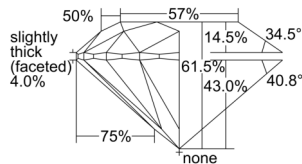

GIA®

FACSIMILE

GIA REPORT 1508586436

Verify this report at GIA.edu

GIA NATURAL DIAMOND DOSSIER®

October 07, 2024
GIA Report Number 1508586436
Shape and Cutting Style ..... Round Brilliant
Measurements ..... 5.77 - 5.79 x 3.56 mm

GRADING RESULTS

Carat Weight ..... 0.73 carat
Color Grade ..... G
Clarity Grade VVS1
Cut Grade ..... Excellent

ADDITIONAL GRADING INFORMATION

Polish ..... Excellent
Symmetry ..... Excellent
Fluorescence ..... None
Clarity Characteristics ..... Pinpoint
Inscription(s): GIA 1508586436

PROPORTIONS

Profile to actual proportions

GRADING SCALES

GIA COLOR SCALE	GIA CLARITY SCALE	GIA CUT SCALE	
D	FLAWLESS	EXCELLENT	
E	INTERNALLY FLAWLESS		
F		VVS₁	VERY GOOD
G	VVS₂		
H	VS₁	GOOD	
I	VS₂		
J	SI₁	FAIR	
K	SI₂		
L	I₁	POOR	
M			
N			
O	I₂		
P			
Q			
R	I₃		
S			
T			
U			
V			
W			
X			
Y			
Z