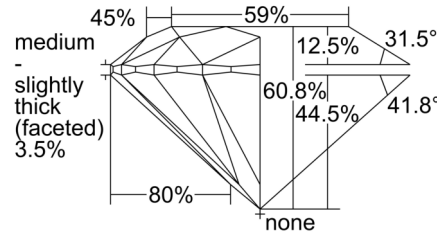

GIA REPORT
1508589448

Verify this report at GIA.edu

FACSIMILE

This is a digital representation of the original GIA Report. This representation might not be accepted in lieu of the original GIA Report in certain circumstances. The original GIA Report includes certain security features which are not reproducible on this facsimile.

GIA NATURAL DIAMOND GRADING REPORT

October 11, 2024
GIA Report Number 1508589448
Shape and Cutting Style ..... Round Brilliant
Measurements ..... 6.68 - 6.70 x 4.07 mm

GRADING RESULTS

Carat Weight ..... 1.10 carat
Color Grade ..... K
Clarity Grade VS1
Cut Grade ..... Excellent

ADDITIONAL GRADING INFORMATION

Polish ..... Excellent
Symmetry ..... Excellent
Fluorescence ..... None
Inscription(s): GIA 1508589448
Comments: Surface graining is not shown.

PROPORTIONS

Profile to actual proportions