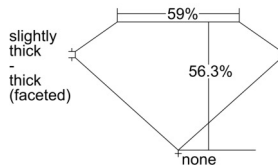

GIA®

FACSIMILE

GIA REPORT 1508589893

Verify this report at GIA.edu

GIA NATURAL DIAMOND DOSSIER®

October 07, 2024
GIA Report Number 1508589893
Shape and Cutting Style ..... Heart Brilliant
Measurements ..... 5.45 x 6.24 x 3.52 mm

GRADING RESULTS

Carat Weight ..... 0.70 carat
Color Grade ..... G
Clarity Grade VS2

ADDITIONAL GRADING INFORMATION

Polish ..... Excellent
Symmetry ..... Excellent
Fluorescence ..... None
Clarity Characteristics..... Cloud, Feather
Inscription(s): GIA 1508589893

PROPORTIONS

Profile not to actual proportions

GRADING SCALES

GIA COLOR SCALE		GIA CLARITY SCALE			
COLORLESS	D	VERY VERY SLIGHTLY INCLUDED	FLAWLESS		
	E		INTERNALLY FLAWLESS		
	F		VVS₁		
	NEAR COLORLESS	G	VERY SLIGHTLY INCLUDED	VVS₂	
		H		VS₁	
		FAINT	I	SLIGHTLY INCLUDED	VS₂
			J		SI₁
	LIGHT	K	INCLUDED	SI₂	
		L		I₁	
		M		I₂	
VERY LIGHT		N	INCLUDED	I₃	
		O			
		P			
LIGHT		Q			
		R			
	S				
	T				
	U				
	V				
	W				
	X				
	Y				
	Z