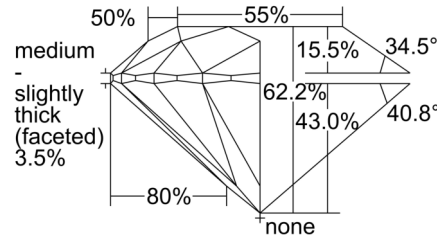

GIA NATURAL DIAMOND GRADING REPORT

October 08, 2024
 GIA Report Number 1508590992
 Shape and Cutting Style Round Brilliant
 Measurements 7.91 - 7.95 x 4.93 mm

GRADING RESULTS

Carat Weight 1.90 carat
 Color Grade L, Faint Brown
 Clarity Grade VS2
 Cut Grade Excellent

Profile to actual proportions

CLARITY CHARACTERISTICS

KEY TO SYMBOLS*

-  Feather
-  Cloud
-  Needle
-  Indented Natural

* Red symbols denote internal characteristics (inclusions). Green or black symbols denote external characteristics (blemishes). Diagram is an approximate representation of the diamond, and symbols shown indicate type, position, and approximate size of clarity characteristics. All clarity characteristics may not be shown. Details of finish are not shown.