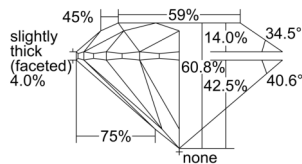

GIA®

FACSIMILE

GIA REPORT 1508596958

Verify this report at GIA.edu

GIA NATURAL DIAMOND DOSSIER®

October 08, 2024
GIA Report Number 1508596958
Shape and Cutting Style ..... Round Brilliant
Measurements ..... 4.71 - 4.75 x 2.88 mm

GRADING RESULTS

Carat Weight ..... 0.40 carat
Color Grade ..... D
Clarity Grade VVS1
Cut Grade ..... Excellent

ADDITIONAL GRADING INFORMATION

Polish ..... Excellent
Symmetry ..... Excellent
Fluorescence ..... None
Clarity Characteristics..... Pinpoint, Indented Natural
Inspection(s): GIA 1508596958

PROPORTIONS

Profile to actual proportions