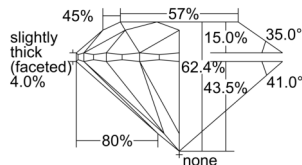

GIA®

FACSIMILE

GIA REPORT 1508597084

Verify this report at GIA.edu

GIA NATURAL DIAMOND DOSSIER®

October 08, 2024
GIA Report Number 1508597084
Shape and Cutting Style ..... Round Brilliant
Measurements ..... 4.31 - 4.34 x 2.70 mm

GRADING RESULTS

Carat Weight ..... 0.31 carat
Color Grade ..... D
Clarity Grade VS1
Cut Grade ..... Excellent

ADDITIONAL GRADING INFORMATION

Polish ..... Excellent
Symmetry ..... Excellent
Fluorescence ..... None
Clarity Characteristics ..... Crystal
Inscription(s): GIA 1508597084

PROPORTIONS

Profile to actual proportions

GRADING SCALES

GIA COLOR SCALE	GIA CLARITY SCALE	GIA CUT SCALE	
D	FLAWLESS	EXCELLENT	
E	INTERNALLY FLAWLESS		
F		VVS₁	VERY GOOD
G	VVS₂		
H	VS₁	GOOD	
I	VS₂		
J	SI₁	FAIR	
K	SI₂		
L	I₁	POOR	
M			
N			
O	I₂		
P			
Q			
R	I₃		
S			
T			
U			
V			
W			
X			
Y			
Z