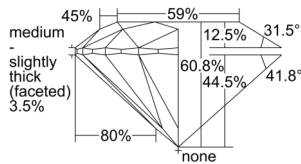

GIA®

FACSIMILE

GIA REPORT 1508607264

Verify this report at GIA.edu

GIA NATURAL DIAMOND DOSSIER®

October 10, 2024
GIA Report Number 1508607264
Shape and Cutting Style ..... Round Brilliant
Measurements ..... 4.40 - 4.42 x 2.68 mm

GRADING RESULTS

Carat Weight ..... 0.31 carat
Color Grade ..... E
Clarity Grade S11
Cut Grade ..... Excellent

ADDITIONAL GRADING INFORMATION

Polish ..... Excellent
Symmetry ..... Excellent
Fluorescence ..... None
Clarity Characteristics ..... Cloud
Inscription(s): GIA 1508607264

PROPORTIONS

Profile to actual proportions

GRADING SCALES

GIA COLOR SCALE

COLOREDNESS	D
	E
	F
	G
	H
	I
	J
NEAR COLORLESS	K
	L
FADING	M
	N
	O
	P
	Q
VERY LIGHT	R
	S
	T
	U
	V
	W
	X
	Y
LIGHT	Z

GIA CLARITY SCALE

FLAWLESS	VERY VERY SLIGHTLY INCLUDED	VVS₁	VVS₂	VS₁	VS₂	SI₁	SI₂	I₁	I₂	I₃	
											FLAWLESS
INTERNALLY FLAWLESS											

GIA CUT SCALE

EXCELLENT
VERY GOOD
GOOD
FAIR
POOR