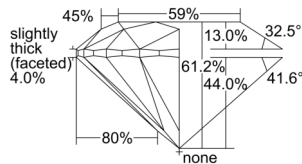

GIA®

FACSIMILE

GIA REPORT 1508622472

Verify this report at GIA.edu

GIA NATURAL DIAMOND DOSSIER®

October 10, 2024
GIA Report Number 1508622472
Shape and Cutting Style ..... Round Brilliant
Measurements ..... 3.84 - 3.85 x 2.35 mm

GRADING RESULTS

Carat Weight ..... 0.21 carat
Color Grade ..... D
Clarity Grade VS1
Cut Grade ..... Excellent

ADDITIONAL GRADING INFORMATION

Polish ..... Excellent
Symmetry ..... Excellent
Fluorescence ..... None
Clarity Characteristics ..... Crystal
Inscription(s): GIA 1508622472

PROPORTIONS

Profile to actual proportions