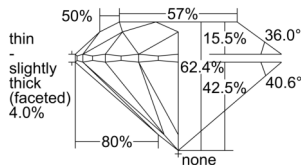

GIA®

FACSIMILE

GIA REPORT 1508626649

Verify this report at GIA.edu

GIA NATURAL DIAMOND DOSSIER®

October 11, 2024
GIA Report Number 1508626649
Shape and Cutting Style ..... Round Brilliant
Measurements ..... 5.04 - 5.06 x 3.15 mm

GRADING RESULTS

Carat Weight ..... 0.50 carat
Color Grade ..... G
Clarity Grade VS1
Cut Grade ..... Excellent

ADDITIONAL GRADING INFORMATION

Polish ..... Excellent
Symmetry ..... Excellent
Fluorescence ..... None
Clarity Characteristics ..... Cloud, Crystal, Feather
Inscription(s): GIA 1508626649

PROPORTIONS

Profile to actual proportions