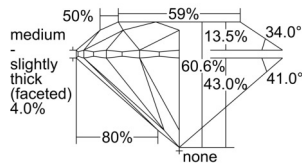

GIA®

FACSIMILE

GIA REPORT 1508627416

Verify this report at GIA.edu

GIA NATURAL DIAMOND DOSSIER®

October 11, 2024
GIA Report Number 1508627416
Shape and Cutting Style ..... Round Brilliant
Measurements ..... 3.84 - 3.86 x 2.33 mm

GRADING RESULTS

Carat Weight ..... 0.21 carat
Color Grade ..... D
Clarity Grade VS1
Cut Grade ..... Excellent

ADDITIONAL GRADING INFORMATION

Polish ..... Excellent
Symmetry ..... Excellent
Fluorescence ..... None
Clarity Characteristics..... Needle, Pinpoint
Inscription(s): GIA 1508627416

PROPORTIONS

Profile to actual proportions

GRADING SCALES

GIA COLOR SCALE	GIA CLARITY SCALE	GIA CUT SCALE	
D	FLAWLESS	EXCELLENT	
E	INTERNALLY FLAWLESS		
F		VVS₁	VERY GOOD
G	VVS₂		
H	VS₁	GOOD	
I	VS₂		
J	SI₁	FAIR	
K	SI₂		
L	I₁	POOR	
M			
N	I₂		
O			
P	I₃		
Q			
R			
S			
T			
U			
V			
W			
X			
Y			
Z