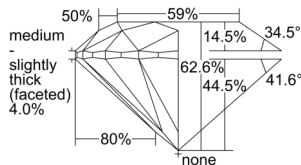

GIA®

FACSIMILE

GIA REPORT 1508627963

Verify this report at GIA.edu

GIA NATURAL DIAMOND DOSSIER®

October 10, 2024
GIA Report Number 1508627963
Shape and Cutting Style ..... Round Brilliant
Measurements ..... 5.13 - 5.17 x 3.22 mm

GRADING RESULTS

Carat Weight ..... 0.52 carat
Color Grade ..... G
Clarity Grade S11
Cut Grade ..... Excellent

ADDITIONAL GRADING INFORMATION

Polish ..... Excellent
Symmetry ..... Excellent
Fluorescence ..... Medium Blue
Clarity Characteristics ..... Crystal, Feather
Inscription(s): GIA 1508627963

PROPORTIONS

Profile to actual proportions

GRADING SCALES

GIA COLOR SCALE	GIA CLARITY SCALE	GIA CUT SCALE	
D	FLAWLESS	EXCELLENT	
E	INTERNALLY FLAWLESS		
F		VVS₁	VERY GOOD
G	VVS₂		
H	VS₁	GOOD	
I	VS₂		
J	S1₁	FAIR	
K	S1₂		
L	I₁	POOR	
M	I₂		
N	I₃		
O			
P			
Q			
R			
S			
T			
U			
V			
W			
X			
Y			
Z