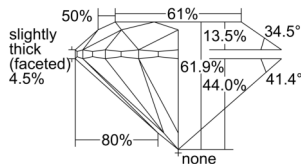

GIA®

FACSIMILE

GIA REPORT 1508632646

Verify this report at gia.edu

GIA NATURAL DIAMOND DOSSIER®

October 14, 2024
GIA Report Number 1508632646
Shape and Cutting Style ..... Round Brilliant
Measurements ..... 5.78 - 5.81 x 3.59 mm

GRADING RESULTS

Carat Weight ..... 0.75 carat
Color Grade ..... H
Clarity Grade VS1
Cut Grade ..... Excellent

ADDITIONAL GRADING INFORMATION

Polish ..... Excellent
Symmetry ..... Excellent
Fluorescence ..... None
Clarity Characteristics..... Crystal, Cloud, Pinpoint
Inscription(s): GIA 1508632646

PROPORTIONS

Profile to actual proportions