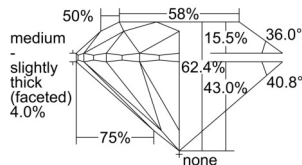

GIA®

FACSIMILE

GIA REPORT 1508640240

Verify this report at GIA.edu

GIA NATURAL DIAMOND DOSSIER®

October 14, 2024
GIA Report Number 1508640240
Shape and Cutting Style ..... Round Brilliant
Measurements ..... 5.05 - 5.07 x 3.16 mm

GRADING RESULTS

Carat Weight ..... 0.50 carat
Color Grade ..... G
Clarity Grade VVS2
Cut Grade ..... Excellent

ADDITIONAL GRADING INFORMATION

Polish ..... Excellent
Symmetry ..... Excellent
Fluorescence ..... Strong Blue
Clarity Characteristics..... Needle, Pinpoint, Cloud
Inscription(s): GIA 1508640240

PROPORTIONS

Profile to actual proportions

GRADING SCALES

GIA COLOR SCALE	GIA CLARITY SCALE	GIA CUT SCALE
D	FLAWLESS	EXCELLENT
E	FLAWLESS	
F	FLAWLESS	VERY GOOD
G	FLAWLESS	
H	VVS₁	GOOD
I	VVS₂	
J	VS₁	FAIR
K	VS₂	
L	SI₁	POOR
M	SI₂	
N	I₁	
O	I₂	
P	I₃	
Q		
R		
S		
T		
U		
V		
W		
X		
Y		
Z