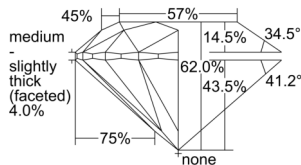

GIA®

FACSIMILE

GIA REPORT 1508642500

Verify this report at GIA.edu

GIA NATURAL DIAMOND DOSSIER®

October 14, 2024
GIA Report Number 1508642500
Shape and Cutting Style ..... Round Brilliant
Measurements ..... 5.42 - 5.44 x 3.37 mm

GRADING RESULTS

Carat Weight ..... 0.61 carat
Color Grade I
Clarity Grade VS2
Cut Grade ..... Excellent

ADDITIONAL GRADING INFORMATION

Polish ..... Excellent
Symmetry ..... Excellent
Fluorescence ..... None
Clarity Characteristics ..... Crystal, Cloud
Inscription(s): GIA 1508642500

PROPORTIONS

Profile to actual proportions