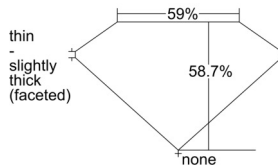

GIA®

FACSIMILE

GIA REPORT 1508646229

Verify this report at GIA.edu

GIA NATURAL DIAMOND DOSSIER®

October 14, 2024
GIA Report Number 1508646229
Shape and Cutting Style ..... Heart Brilliant
Measurements ..... 5.43 x 6.20 x 3.64 mm

GRADING RESULTS

Carat Weight ..... 0.72 carat
Color Grade ..... F
Clarity Grade VS1

ADDITIONAL GRADING INFORMATION

Polish ..... Excellent
Symmetry ..... Excellent
Fluorescence ..... None
Clarity Characteristics ..... Feather, Pinpoint
Inscription(s): GIA 1508646229

PROPORTIONS

Profile not to actual proportions

GRADING SCALES

GIA COLOR SCALE		GIA CLARITY SCALE	
NEAR COLORLESS	D	VERY VERY SLIGHTLY INCLUDED	FLAWLESS
	E		INTERNALLY FLAWLESS
	F		VVS₁
	G		VVS₂
	H		VS₁
	I		VS₂
	J		SI₁
	K		SI₂
	L		I₁
	M		I₂
FAINT	N	SLIGHTLY INCLUDED	I₃
	O		
	P		
	Q		
VERT LIGHT	R	INCLUDED	
	S		
	T		
	U		
	V		
	W		
	X		
	Y		
LIGHT	Z