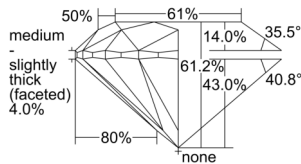

GIA®

FACSIMILE

GIA REPORT 1508646502

Verify this report at GIA.edu

GIA NATURAL DIAMOND DOSSIER®

October 14, 2024
GIA Report Number 1508646502
Shape and Cutting Style ..... Round Brilliant
Measurements ..... 5.06 - 5.10 x 3.11 mm

GRADING RESULTS

Carat Weight ..... 0.50 carat
Color Grade I
Clarity Grade S11
Cut Grade ..... Excellent

ADDITIONAL GRADING INFORMATION

Polish ..... Excellent
Symmetry ..... Excellent
Fluorescence ..... None
Clarity Characteristics..... Cloud, Feather, Crystal
Inscription(s): GIA 1508646502

PROPORTIONS

Profile to actual proportions

GRADING SCALES

GIA COLOR SCALE	GIA CLARITY SCALE	GIA CUT SCALE	
D	FLAWLESS	EXCELLENT	
E	INTERNALLY FLAWLESS		
F		VVS₁	VERY GOOD
G	VVS₂		
H	VS₁	GOOD	
I	VS₂		
J	S1₁	FAIR	
K	S1₂		
L	I₁	POOR	
M	I₂		
N	I₃		
O			
P			
Q			
R			
S			
T			
U			
V			
W			
X			
Y			
Z