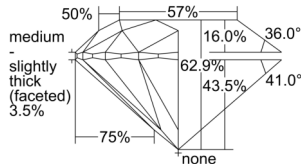

GIA®

FACSIMILE

GIA REPORT 1508648804

Verify this report at GIA.edu

GIA NATURAL DIAMOND DOSSIER®

October 15, 2024
GIA Report Number 1508648804
Shape and Cutting Style ..... Round Brilliant
Measurements ..... 5.91 - 5.94 x 3.72 mm

GRADING RESULTS

Carat Weight ..... 0.80 carat
Color Grade ..... F
Clarity Grade S11
Cut Grade ..... Excellent

ADDITIONAL GRADING INFORMATION

Polish ..... Excellent
Symmetry ..... Excellent
Fluorescence ..... Faint
Clarity Characteristics ..... Cloud, Feather, Crystal
Inscription(s): GIA 1508648804

PROPORTIONS

Profile to actual proportions

GRADING SCALES

GIA COLOR SCALE	GIA CLARITY SCALE	GIA CUT SCALE	
D	FLAWLESS	EXCELLENT	
E	INTERNALLY FLAWLESS		
F		VVS₁	VERY GOOD
G	VVS₂		
H	VS₁	GOOD	
I	VS₂		
J	S1₁	FAIR	
K	S1₂		
L	I₁	POOR	
M	I₂		
N	I₃		
O			
P			
Q			
R			
S			
T			
U			
V			
W			
X			
Y			
Z