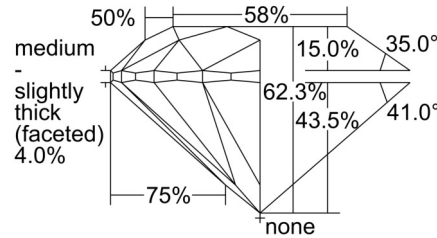

GIA REPORT
1508662962

Verify this report at GIA.edu

FACSIMILE

This is a digital representation of the original GIA Report. This representation might not be accepted in lieu of the original GIA Report in certain circumstances. The original GIA Report includes certain security features which are not reproducible on this facsimile.

GIA NATURAL DIAMOND GRADING REPORT

October 16, 2024
GIA Report Number 1508662962
Shape and Cutting Style ..... Round Brilliant
Measurements ..... 7.59 - 7.62 x 4.74 mm

GRADING RESULTS

Carat Weight ..... 1.70 carat
Color Grade ..... F
Clarity Grade VS2
Cut Grade ..... Excellent

ADDITIONAL GRADING INFORMATION

Polish ..... Excellent
Symmetry ..... Excellent
Fluorescence ..... None
Inscription(s): GIA 1508662962
Comments: Pinpoints are not shown.

PROPORTIONS

Profile to actual proportions