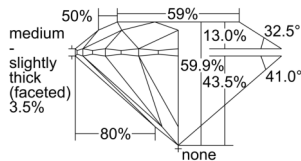

GIA®

FACSIMILE

GIA REPORT 1508670601

Verify this report at GIA.edu

GIA NATURAL DIAMOND DOSSIER®

October 16, 2024
GIA Report Number 1508670601
Shape and Cutting Style ..... Round Brilliant
Measurements ..... 5.17 - 5.20 x 3.10 mm

GRADING RESULTS

Carat Weight ..... 0.51 carat
Color Grade ..... K
Clarity Grade S11
Cut Grade ..... Excellent

ADDITIONAL GRADING INFORMATION

Polish ..... Excellent
Symmetry ..... Excellent
Fluorescence ..... None
Clarity Characteristics ..... Feather
Inscription(s): GIA 1508670601

PROPORTIONS

Profile to actual proportions

GRADING SCALES

GIA COLOR SCALE	GIA CLARITY SCALE	GIA CUT SCALE	
D	FLAWLESS	EXCELLENT	
E	INTERNALLY FLAWLESS		
F		VVS₁	VERY GOOD
G	VVS₂		
H	VS₁	GOOD	
I	VS₂		
J	S1₁	FAIR	
K	S1₂		
L	I₁	POOR	
M	I₂		
N	I₃		
O			
P			
Q			
R			
S			
T			
U			
V			
W			
X			
Y			
Z