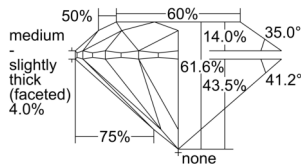

GIA®

FACSIMILE

GIA REPORT 1508698537

Verify this report at GIA.edu

GIA NATURAL DIAMOND DOSSIER®

October 21, 2024
GIA Report Number 1508698537
Shape and Cutting Style ..... Round Brilliant
Measurements ..... 5.26 - 5.28 x 3.25 mm

GRADING RESULTS

Carat Weight ..... 0.56 carat
Color Grade ..... D
Clarity Grade VVS1
Cut Grade ..... Excellent

ADDITIONAL GRADING INFORMATION

Polish ..... Excellent
Symmetry ..... Excellent
Fluorescence ..... None
Clarity Characteristics..... Pinpoint, Indented Natural
Inscription(s): GIA 1508698537

PROPORTIONS

Profile to actual proportions

GRADING SCALES

GIA COLOR SCALE	GIA CLARITY SCALE	GIA CUT SCALE	
D	FLAWLESS	EXCELLENT	
E	INTERNALLY FLAWLESS		
F		VVS₁	VERY GOOD
G	VVS₂		
H	VS₁	GOOD	
I	VS₂		
J	SI₁	FAIR	
K	SI₂		
L	I₁	POOR	
M			
N			
O	I₂		
P			
Q			
R	I₃		
S			
T			
U			
V			
W			
X			
Y			
Z