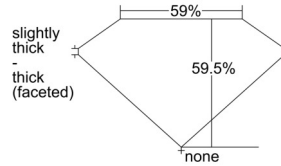

GIA®

FACSIMILE

GIA REPORT 1508743707

Verify this report at GIA.edu

GIA NATURAL DIAMOND DOSSIER®

October 28, 2024
GIA Report Number 1508743707
Shape and Cutting Style ..... Heart Brilliant
Measurements ..... 5.21 x 6.13 x 3.64 mm

GRADING RESULTS

Carat Weight ..... 0.70 carat
Color Grade ..... F
Clarity Grade VVS1

ADDITIONAL GRADING INFORMATION

Polish ..... Excellent
Symmetry ..... Excellent
Fluorescence ..... None
Clarity Characteristics ..... Feather, Cavity
Inscription(s): GIA 1508743707

PROPORTIONS

Profile not to actual proportions

GRADING SCALES

GIA COLOR SCALE		GIA CLARITY SCALE			
COLORLESS	D	VERY VERY SLIGHTLY INCLUDED	FLAWLESS		
	E		INTERNALLY FLAWLESS		
	F	VERY SLIGHTLY INCLUDED	VVS₁		
	G		VVS₂		
	H		VS₁		
	NEAR COLORLESS	I	SLIGHTLY INCLUDED	VS₂	
		J		SI₁	
		FAINT	K	INCLUDED	SI₂
			L		I₁
			M		I₂
VERY LIGHT			N	INCLUDED	I₃
			O		
			P		
	Q				
LIGHT	R				
	S				
	T				
	U				
	V				
	Z