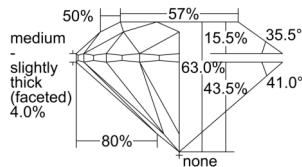

GIA®

FACSIMILE

GIA REPORT 1508763925

Verify this report at GIA.edu

GIA NATURAL DIAMOND DOSSIER®

October 28, 2024
GIA Report Number 1508763925
Shape and Cutting Style ..... Round Brilliant
Measurements ..... 5.60 - 5.65 x 3.54 mm

GRADING RESULTS

Carat Weight ..... 0.70 carat
Color Grade I
Clarity Grade VS1
Cut Grade ..... Excellent

ADDITIONAL GRADING INFORMATION

Polish ..... Excellent
Symmetry ..... Excellent
Fluorescence ..... Strong Blue
Clarity Characteristics..... Crystal, Needle, Pinpoint, Indented
Natural

Inscription(s): GIA 1508763925

PROPORTIONS

Profile to actual proportions