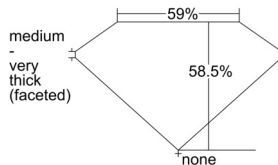

GIA®

FACSIMILE

GIA REPORT 1508780050

Verify this report at GIA.edu

GIA NATURAL DIAMOND DOSSIER®

October 29, 2024
GIA Report Number 1508780050
Shape and Cutting Style ..... Heart Brilliant
Measurements ..... 4.47 x 5.24 x 3.07 mm

GRADING RESULTS

Carat Weight ..... 0.42 carat
Color Grade ..... H
Clarity Grade VS1

ADDITIONAL GRADING INFORMATION

Polish ..... Excellent
Symmetry ..... Very Good
Fluorescence ..... None
Clarity Characteristics ..... Cloud, Crystal
Inscription(s): GIA 1508780050

PROPORTIONS

Profile not to actual proportions

GRADING SCALES

GIA COLOR SCALE		GIA CLARITY SCALE			
COLORLESS	D	VERY VERY SLIGHTLY INCLUDED	FLAWLESS		
	E		INTERNALLY FLAWLESS		
	F	VERY SLIGHTLY INCLUDED	VVS₁		
	G		VVS₂		
	H		VS₁		
	NEAR COLORLESS	I	SLIGHTLY INCLUDED	VS₂	
		J		SI₁	
		FAINT	K	INCLUDED	SI₂
			L		I₁
			M		I₂
VERY LIGHT			N	INCLUDED	I₃
			O		
			P		
	Q				
LIGHT	R				
	S				
	T				
	U				
	V				
	Z