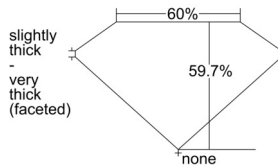

GIA®

FACSIMILE

GIA REPORT 1508830786

Verify this report at GIA.edu

GIA NATURAL DIAMOND DOSSIER®

November 08, 2024
GIA Report Number 1508830786
Shape and Cutting Style ..... Oval Brilliant
Measurements ..... 7.30 x 5.28 x 3.15 mm

GRADING RESULTS

Carat Weight ..... 0.80 carat
Color Grade ..... E
Clarity Grade VS1

ADDITIONAL GRADING INFORMATION

Polish ..... Excellent
Symmetry ..... Excellent
Fluorescence ..... None
Clarity Characteristics..... Crystal, Feather, Cloud, Pinpoint
Inscription(s): GIA 1508830786

PROPORTIONS

Profile not to actual proportions

GRADING SCALES

GIA COLOR SCALE		GIA CLARITY SCALE			
COLORLESS	D	VERY VERY SLIGHTLY INCLUDED	FLAWLESS		
	E		INTERNALLY FLAWLESS		
	F	VERY SLIGHTLY INCLUDED	VS₁		
	G		VS₂		
	H		VS₁		
	NEAR COLORLESS	I	SLIGHTLY INCLUDED	VS₂	
		J		SI₁	
		FAINT	K	INCLUDED	SI₂
			L		I₁
			M		I₂
VERT LIGHT	N	LIGHT	I₃		
	O				
	P				
	Q				
	R