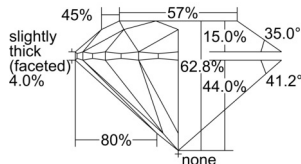

GIA®

FACSIMILE

GIA REPORT 1508832048

Verify this report at GIA.edu

GIA NATURAL DIAMOND DOSSIER®

November 12, 2024
GIA Report Number 1508832048
Shape and Cutting Style ..... Round Brilliant
Measurements ..... 5.08 - 5.10 x 3.19 mm

GRADING RESULTS

Carat Weight ..... 0.51 carat
Color Grade ..... H
Clarity Grade VS1
Cut Grade ..... Excellent

ADDITIONAL GRADING INFORMATION

Polish ..... Excellent
Symmetry ..... Excellent
Fluorescence ..... None
Clarity Characteristics ..... Cloud
Inscription(s): GIA 1508832048

PROPORTIONS

GRADING SCALES

GIA COLOR SCALE	GIA CLARITY SCALE	GIA CUT SCALE	
D	FLAWLESS	EXCELLENT	
E	INTERNALLY FLAWLESS		
F		VVS₁	VERY GOOD
G	VVS₂		
H	VS₁	GOOD	
I	VS₂		
J	SI₁	FAIR	
K	SI₂		
L	I₁	POOR	
M	I₂		
N	I₃		
O			
P			
Q			
R			
S			
T			
U			
V			
W			
X			
Y			
Z